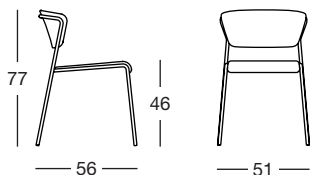

### VELLUTO / VELVET

**V4 38**

**V4 39**

**V4 40**

**V4 44**

**V4 47**

**V4 50**

### CUSTOMER OWN FABRIC =

ask for the minimum order quantity.  
All options available at "fabrics" section.  
Non-standard options to be verified.

Art. 2853

Art. 2853-2

Imballo Packing	1 pezzo 1 piece
Peso unitario Unit weight	Kg 6,300
Misure imballo Packing sizes	57x53x80 cm